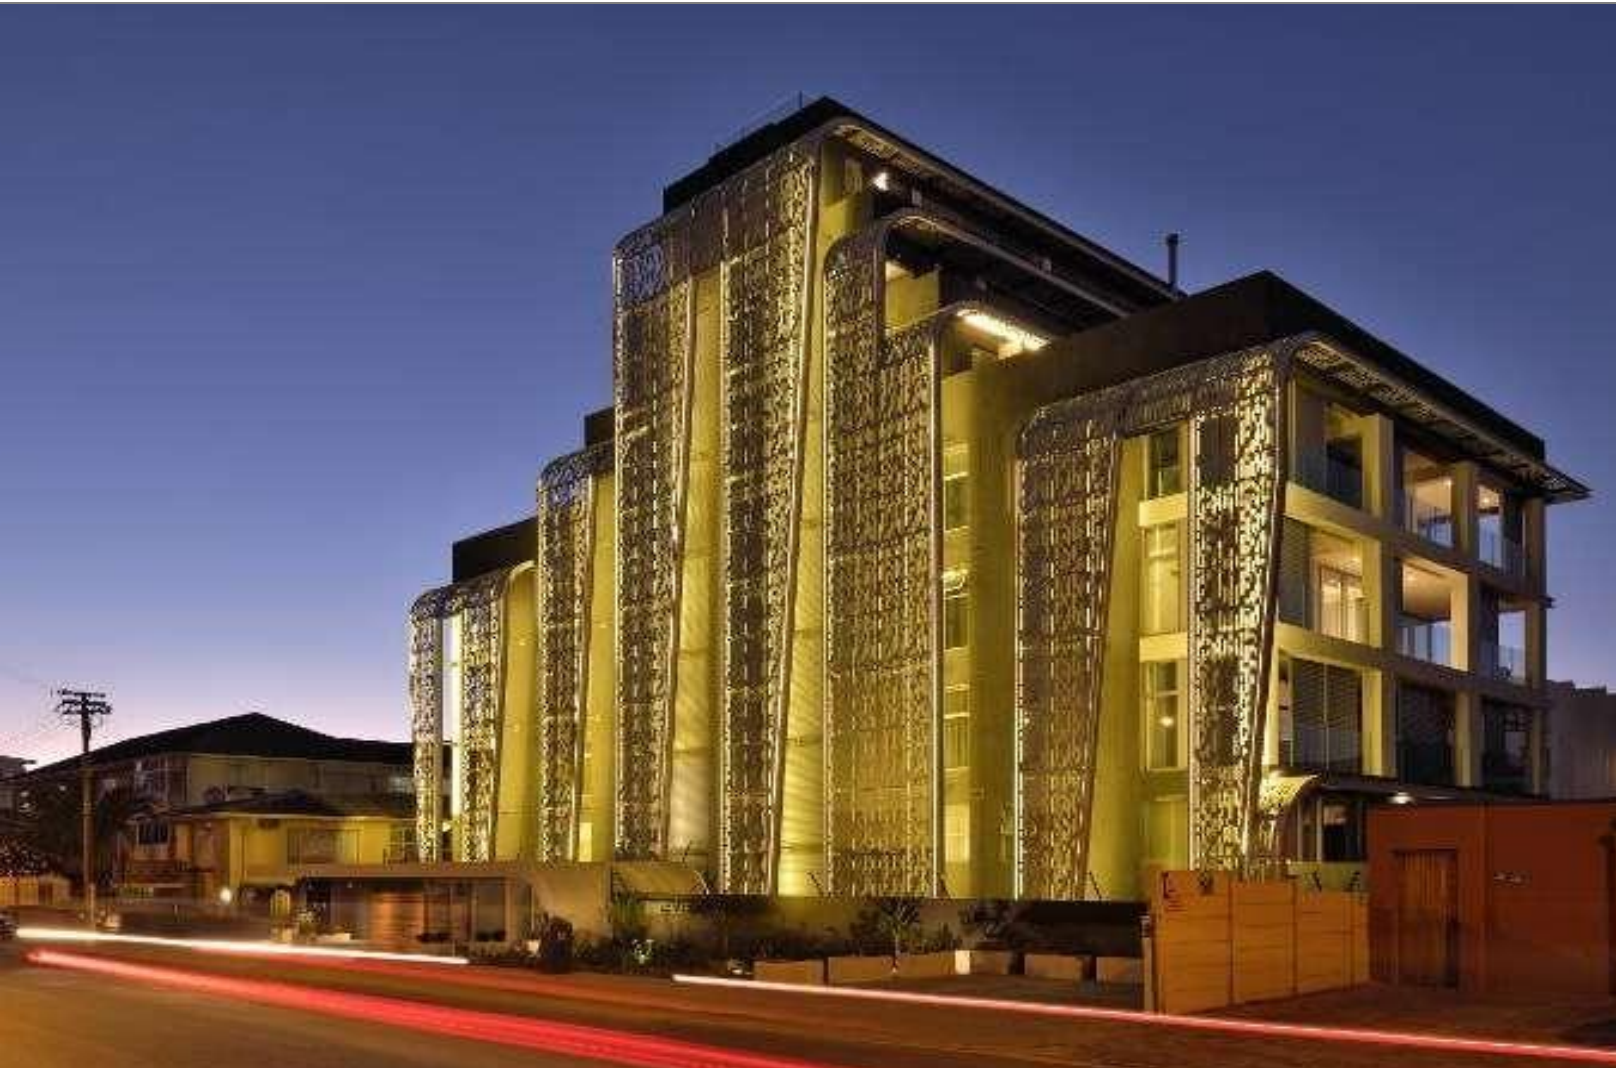

W I W I W I
SP/ICE

RESIDENTIAL APARTMENT BLOCKS

- 7 Thornhill Road, Green Point
- 4 Clarens Road, Sea Point
- 12 Victoria Road, Bantry Bay
- 58 Vredehoek Avenue, Vredehoek
- 66 Kloof Road, Fresnaye
- 7 Selborne Road, Green Point
- 216 High Level Road, Sea Point
- 9 Scholtz Road, Three Anchor Bay
- 10 Quendon Road, Sea Point
- 40 Lion Road, Bo Kaap
- 6 Norfolk Road, Sea Point
- 126 Main Road, Sea Point