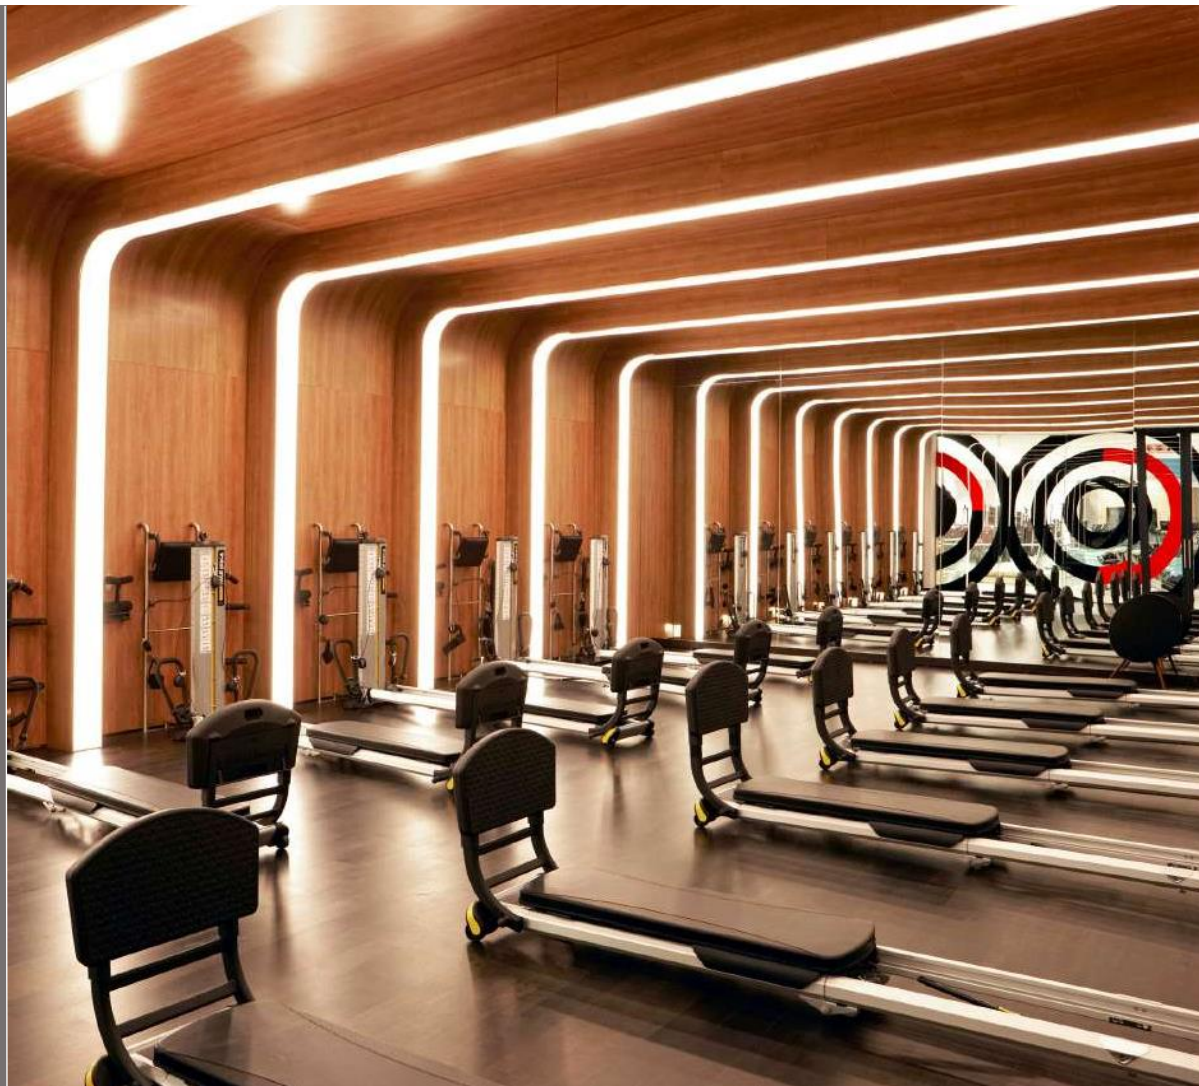

GROUP HOUSING

- Dummer Development
- Torbay Close, Green Point
- Upper Cambridge, Woodstock

ASSITED CARE

- 8 Norfolk Road, Sea Point

FITNESS AND LEISURE

- Virgin Active Classic Collection Silo District (V&A Waterfront)
- Virgin Active Health Club Century City
- Virgin Active Health Club Durbanville
- Virgin Active Health Club Kenilworth
- Virgin Active Health Club Cascades (Pietermaritzburg)
- Virgin Active Health Club Ballito
- Virgin Active Health Club Pavilion (Westville)
- Virgin Active Health Club Hillcrest
- Virgin Active Health Club Victory Park
- Virgin Active Health Club Sunny Park
- Virgin Active Health Club Maponya Mall (Soweto)
- Virgin Active Health Club Balfour Park
- Virgin Active Health Club Northridge Mall (Bloemfontein)
- Virgin Active Health Club Moses Mahbida, Durban
- Chad Le Clos Swimming academy
- Samurai Dojo (Vyeboom)
- Samurai Dojo (Table View)