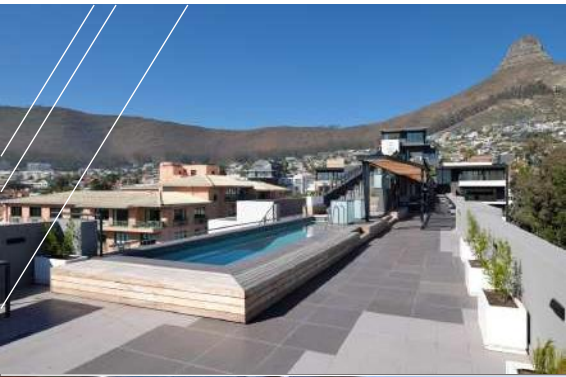

W I W I W I
SP/ICE

RESIDENTIAL APARTMENT BLOCKS

- 7 Thornhill Road, Green Point
- 4 Clarens Road, Sea Point
- 12 Victoria Road, Bantry Bay
- 58 Vredehoek Avenue, Vredehoek
- 66 Kloof Road, Fresnaye
- 7 Selborne Road, Green Point
- 216 High Level Road, Sea Point
- 9 Scholtz Road, Three Anchor Bay
- 10 Quendon Road, Sea Point
- 40 Lion Road, Bo Kaap
- 6 Norfolk Road, Sea Point
- 126 Main Road, Sea Point